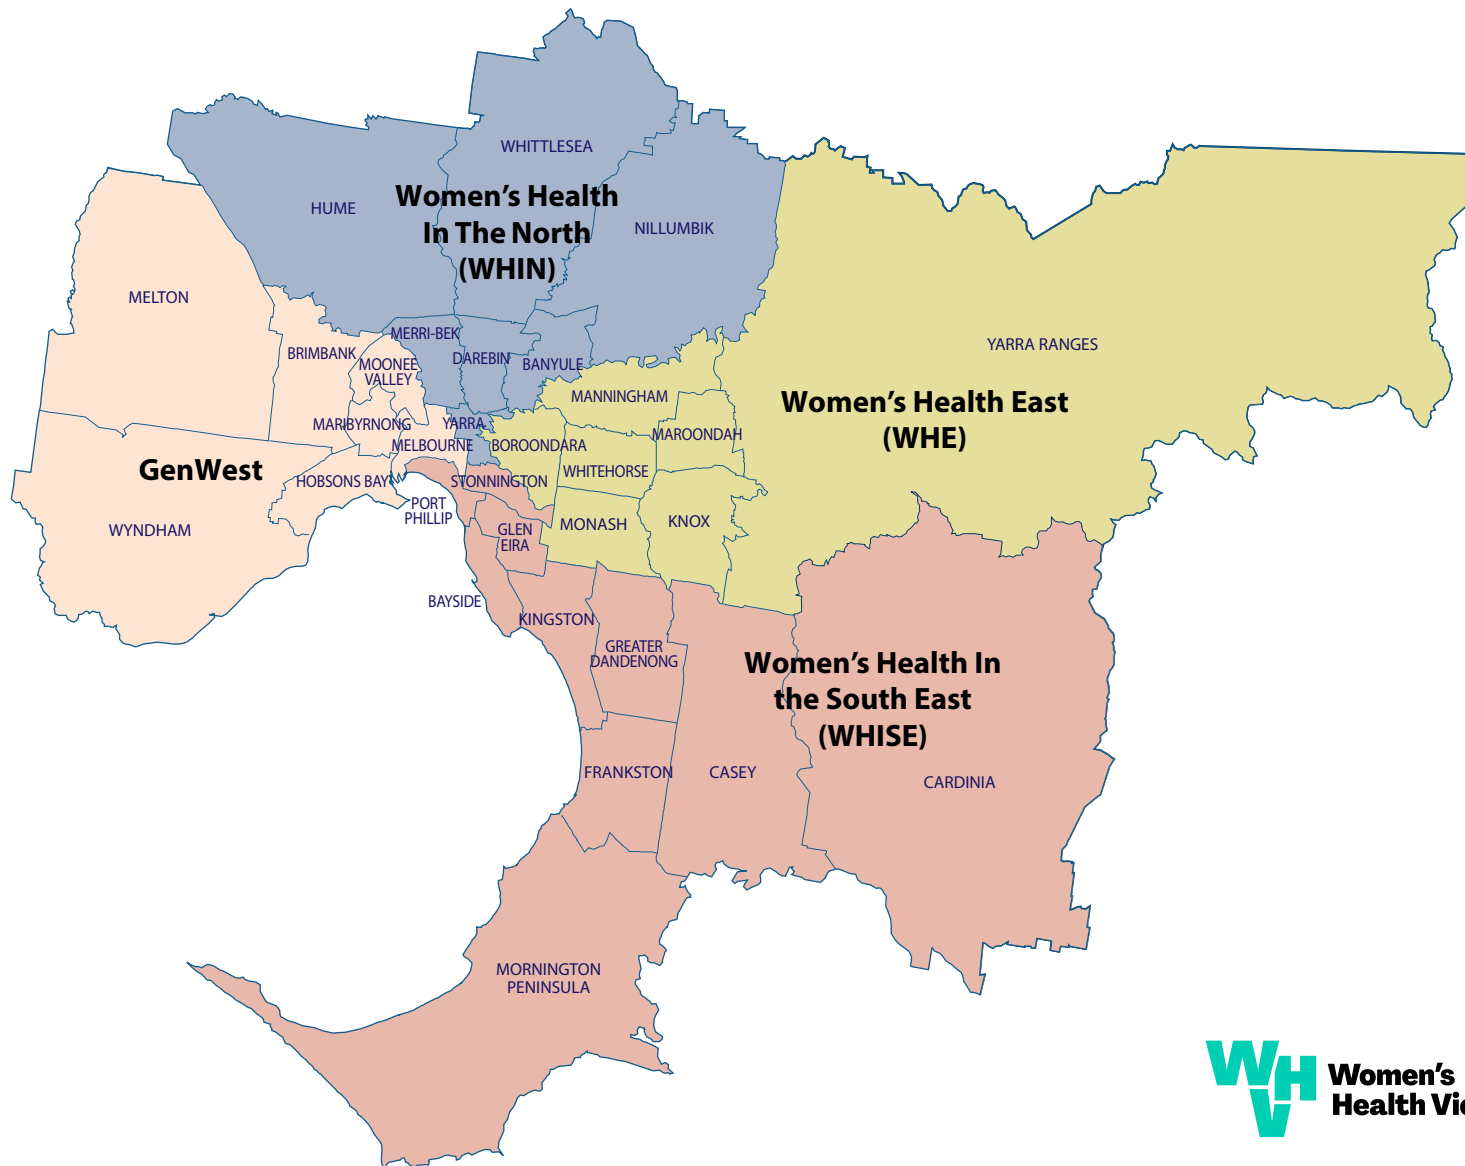

Victorian Women's Health Services Network METROPOLITAN MAP with Local Government Areas

Adapted by Women's Health Victoria with permission from the Department of Human Services 2012, revised 2024.